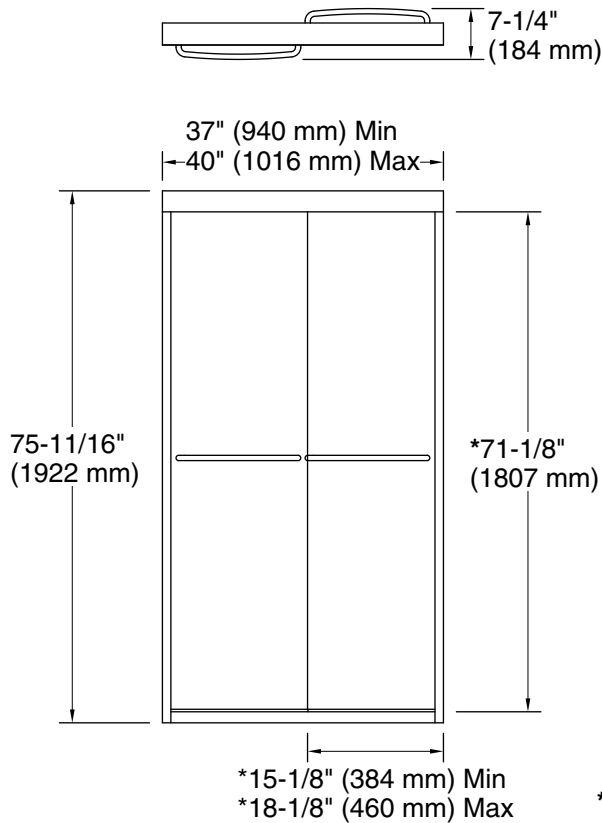

Material

- Tempered glass ensures maximum safety and durability.
- Anodized aluminum prevents rust and corrosion.

Installation

- Fits opening widths 37" - 40" (940 mm –1016 mm).
- Out-of-plumb adjustability simplifies installation.
- Door can be installed to open to the left or right to suit your bathroom layout.
- For residential use only.
- Not for use in hospitality.

Available Glass Options

Code	Description
------	-------------

L	Crystal Clear
---	---------------

Technical Information

All product dimensions are nominal.

Installation type: For shower base installation

Opening Width - Min: 37" (940 mm)

Opening Width - Max: 40" (1016 mm)

Walk-through - Min: 15-1/8" (384 mm)

Walk-through - Max: 18-1/8" (460 mm)

Glass thickness: 1/4" (6 mm)

Glass coating: CleanCoat®

Notes

Install this product according to the installation instructions.

The vertical opening should be a minimum of 77-3/4" (1975 mm) to allow for installation clearance.