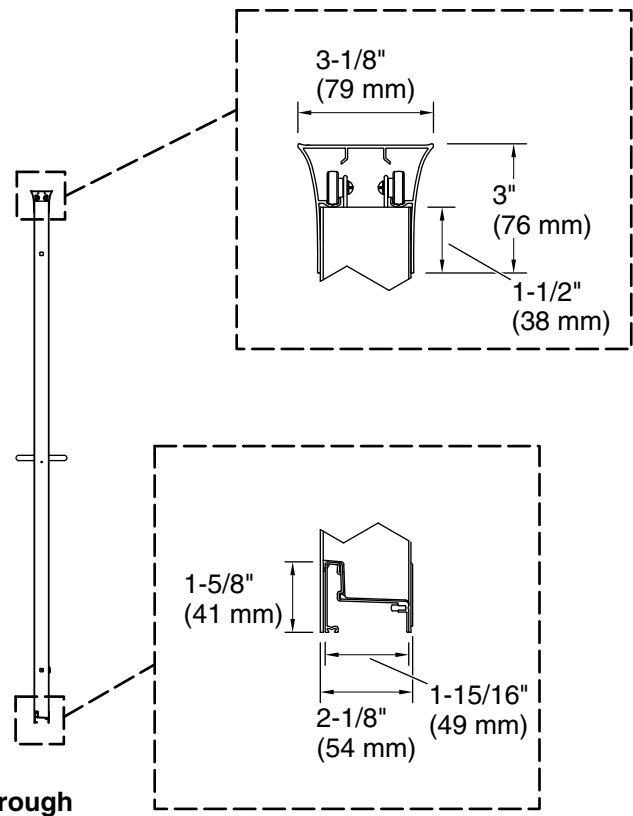

Material

- Tempered glass ensures maximum safety and durability.
- Anodized aluminum prevents rust and corrosion.

Installation

- Fits opening widths 37" - 40" (940 mm –1016 mm).
- Out-of-plumb adjustability simplifies installation.
- Door can be installed to open to the left or right to suit your bathroom layout.
- For residential use only.
- Not for use in hospitality.

Available Glass Options

Code	Description
------	-------------

L	Crystal Clear
---	---------------

Technical Information

All product dimensions are nominal.

Installation type: For shower base installation

Opening Width - Min: 37" (940 mm)

Opening Width - Max: 40" (1016 mm)

Walk-through - Min: 15-1/8" (384 mm)

Walk-through - Max: 18-1/8" (460 mm)

Glass thickness: 1/4" (6 mm)

Glass coating: CleanCoat®

Notes

Install this product according to the installation instructions.

The vertical opening should be a minimum of 77-3/4" (1975 mm) to allow for installation clearance.